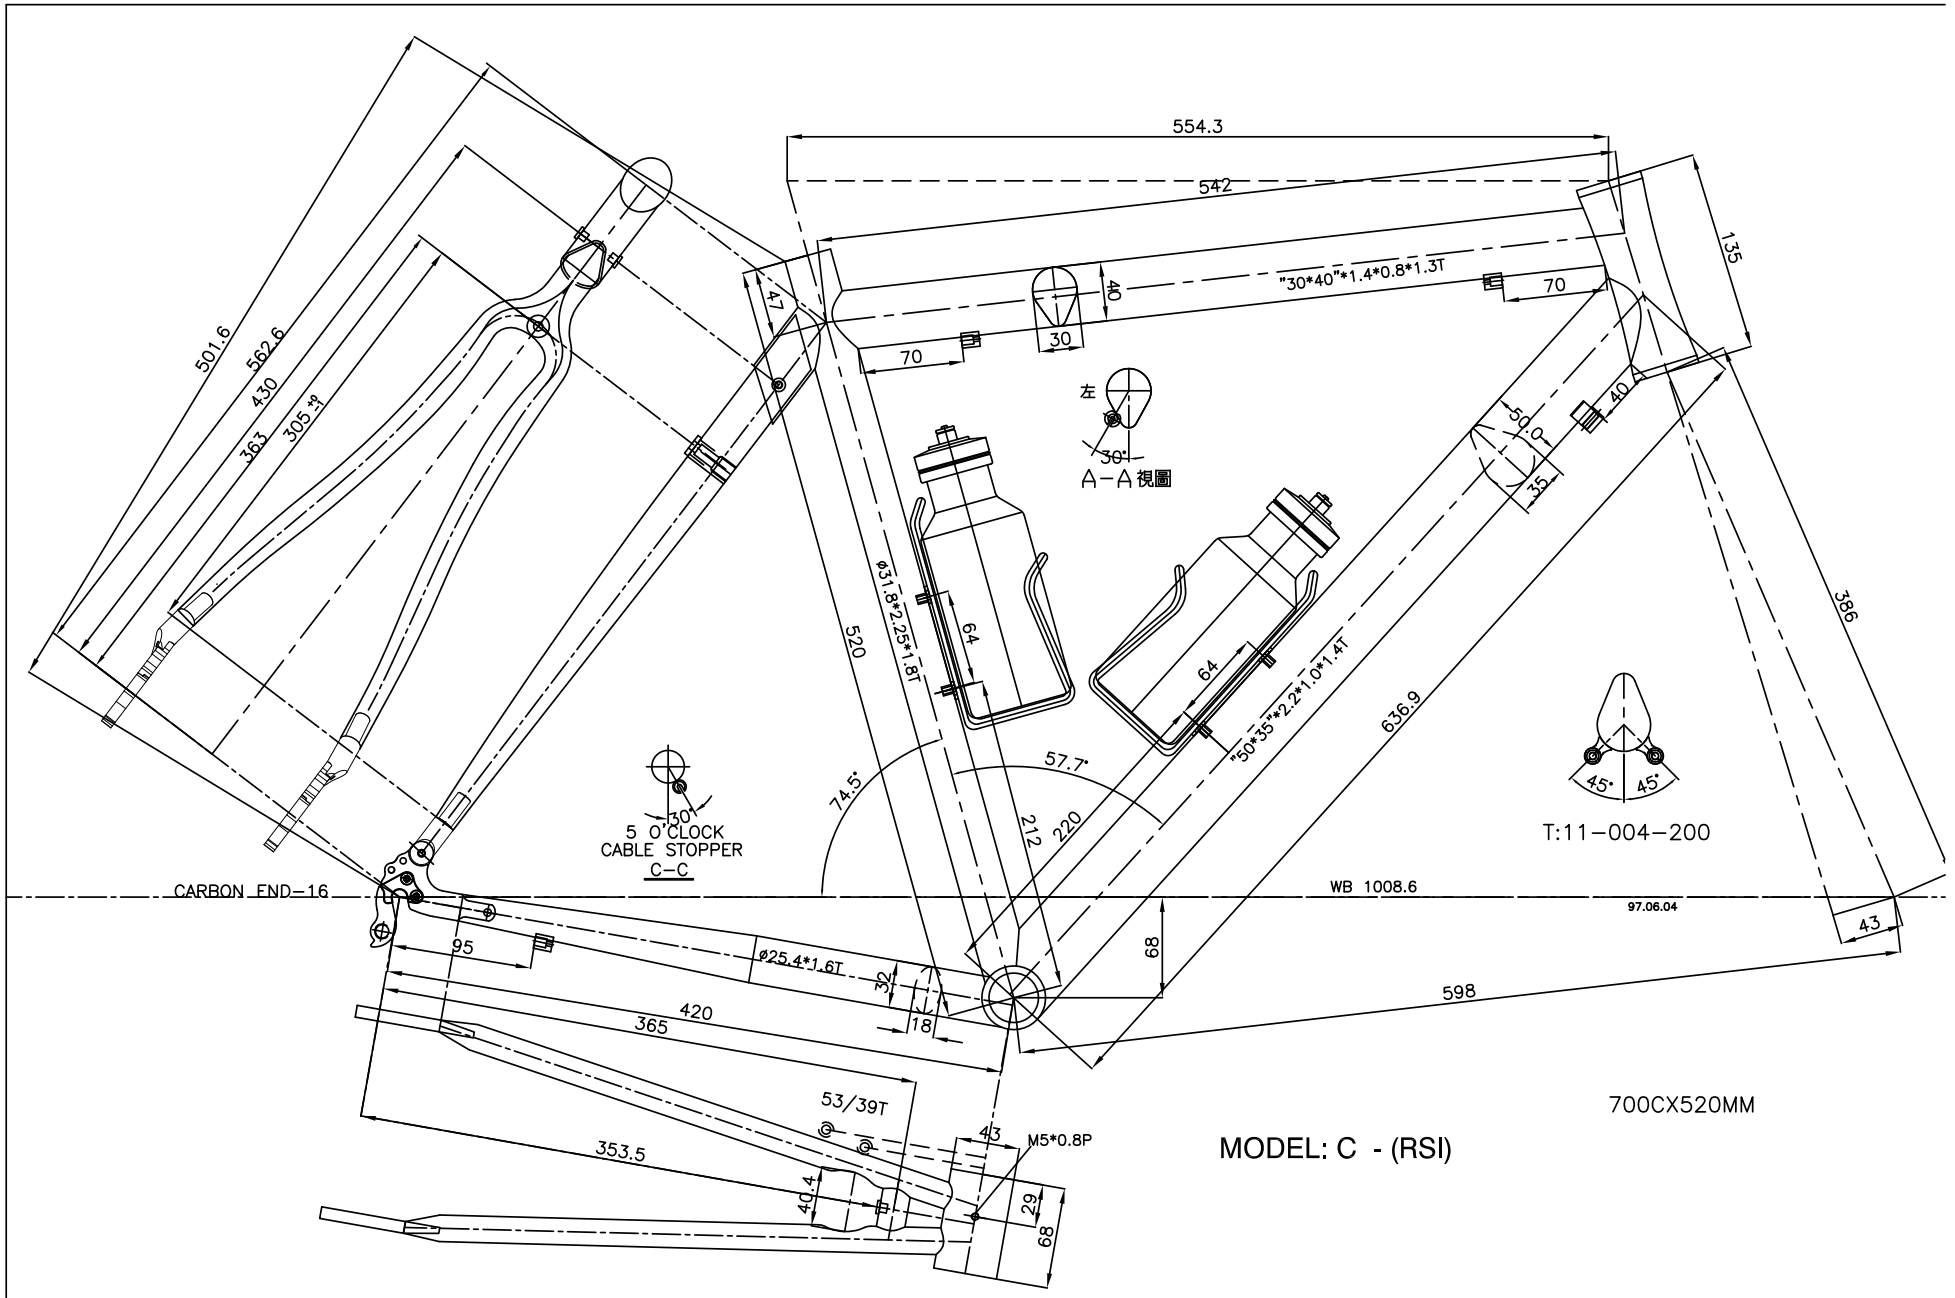

Ambrosio Guido MK4 Alloy/Carbon Training Frame
Geometry drawings for all sizes

RSI (Cycles & Motors) Ltd - T: 020 8965 2510

Guido MK4 - Size 50cm

RSI (Cycles & Motors) - T:020 8965 2510

Guido MK4 - Size 52cm

RSI (Cycles & Motors) - T:020 8965 2510

Guido MK4 - Size 58cm

RSI (Cycles & Motors) - T:020 8965 2510

Guido MK4 - Size 60cm

RSI (Cycles & Motors) - T:020 8965 2510