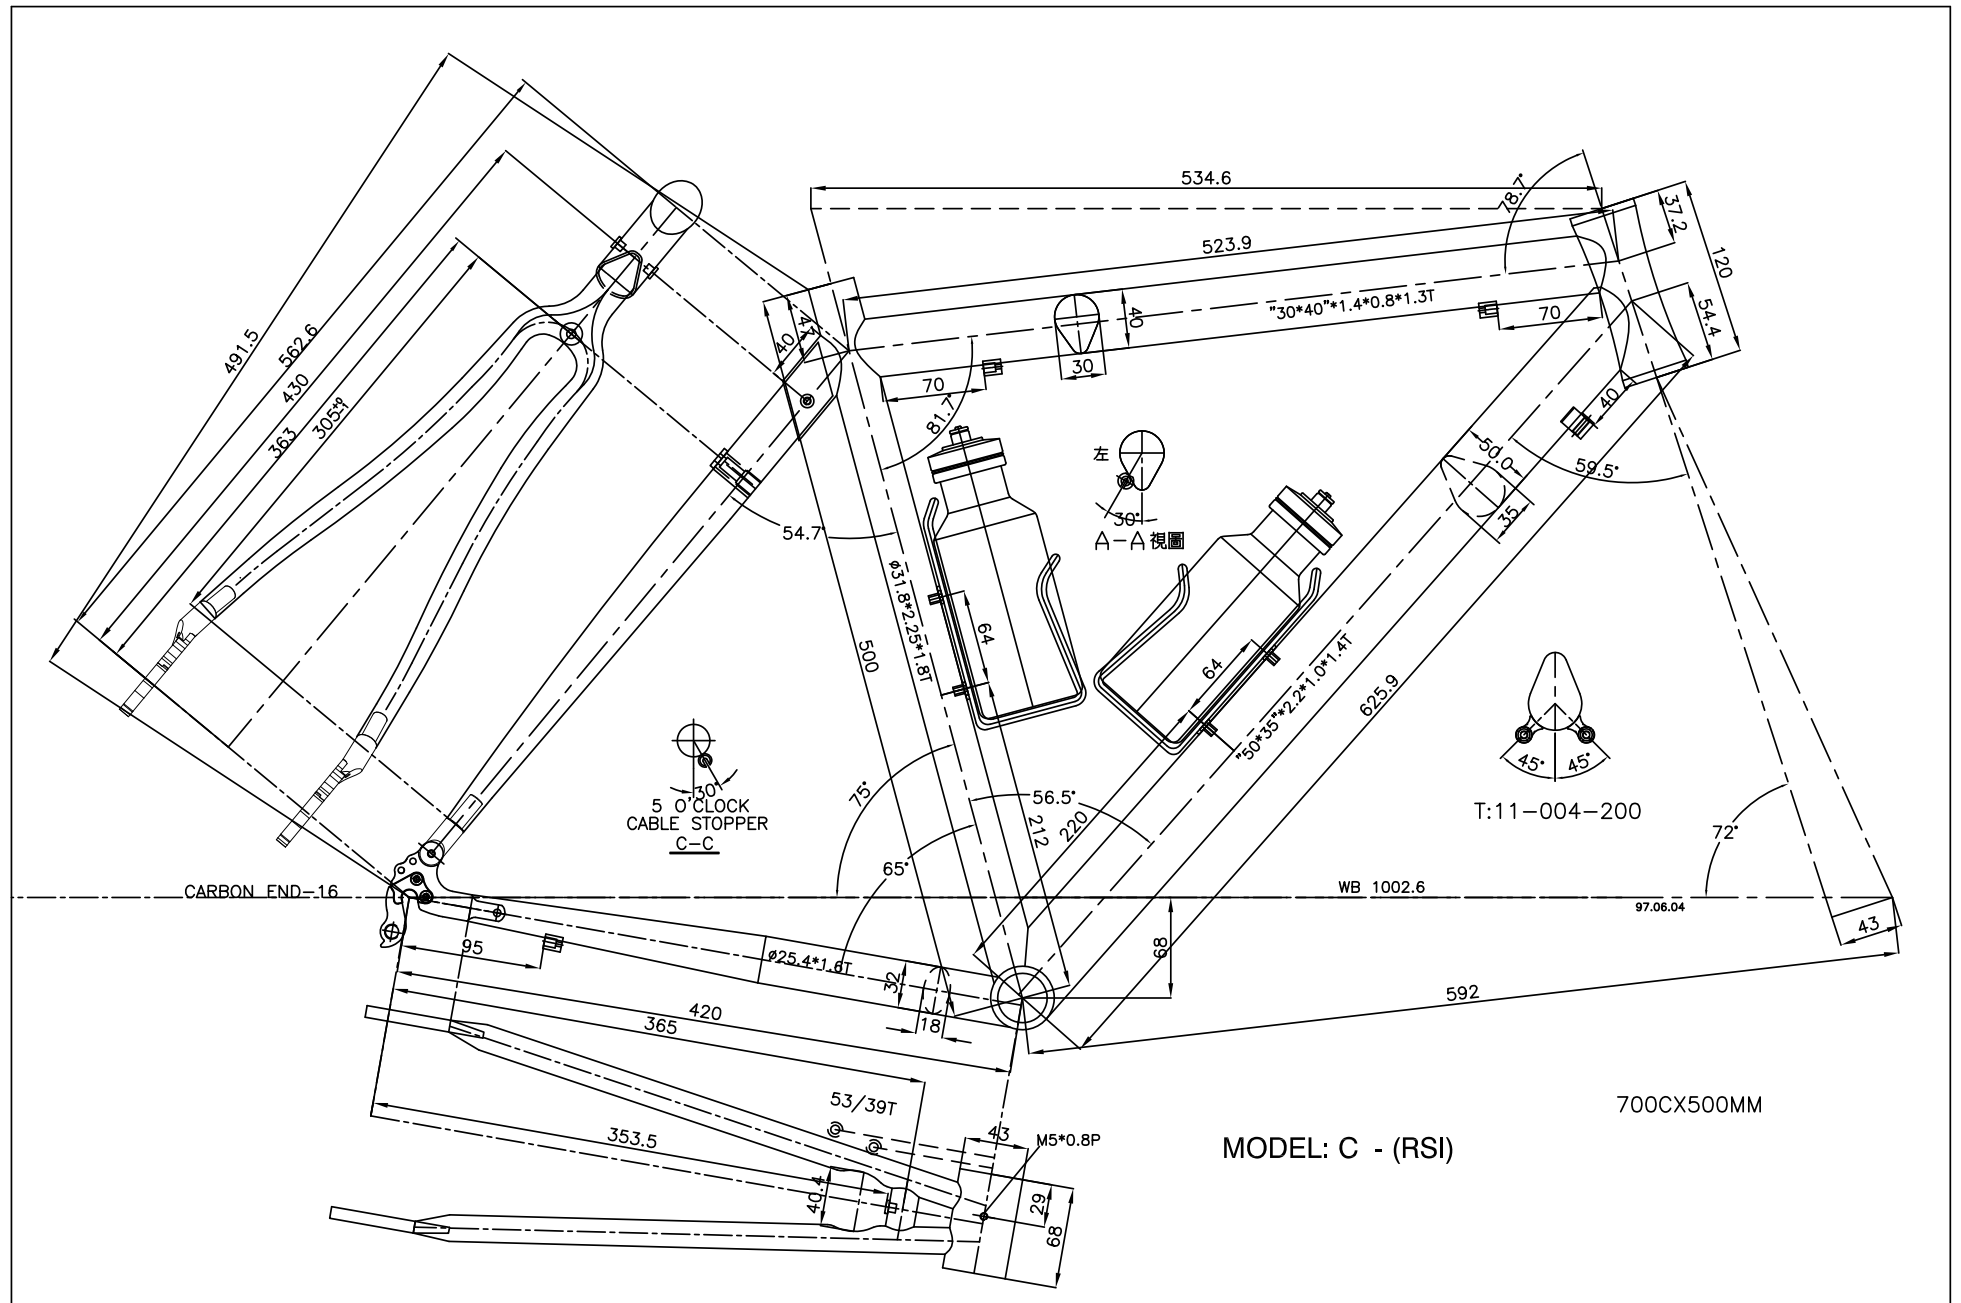

Ambrosio Guido MK4 Alloy/Carbon Training Frame
Geometry drawings for all sizes

RSI (Cycles & Motors) Ltd - T: 020 8965 2510

Guido MK4 - Size 50cm

RSI (Cycles & Motors) - T:020 8965 2510

Guido MK4 - Size 52cm

RSI (Cycles & Motors) - T:020 8965 2510

Guido MK4 - Size 58cm

RSI (Cycles & Motors) - T:020 8965 2510

Guido MK4 - Size 60cm

RSI (Cycles & Motors) - T:020 8965 2510