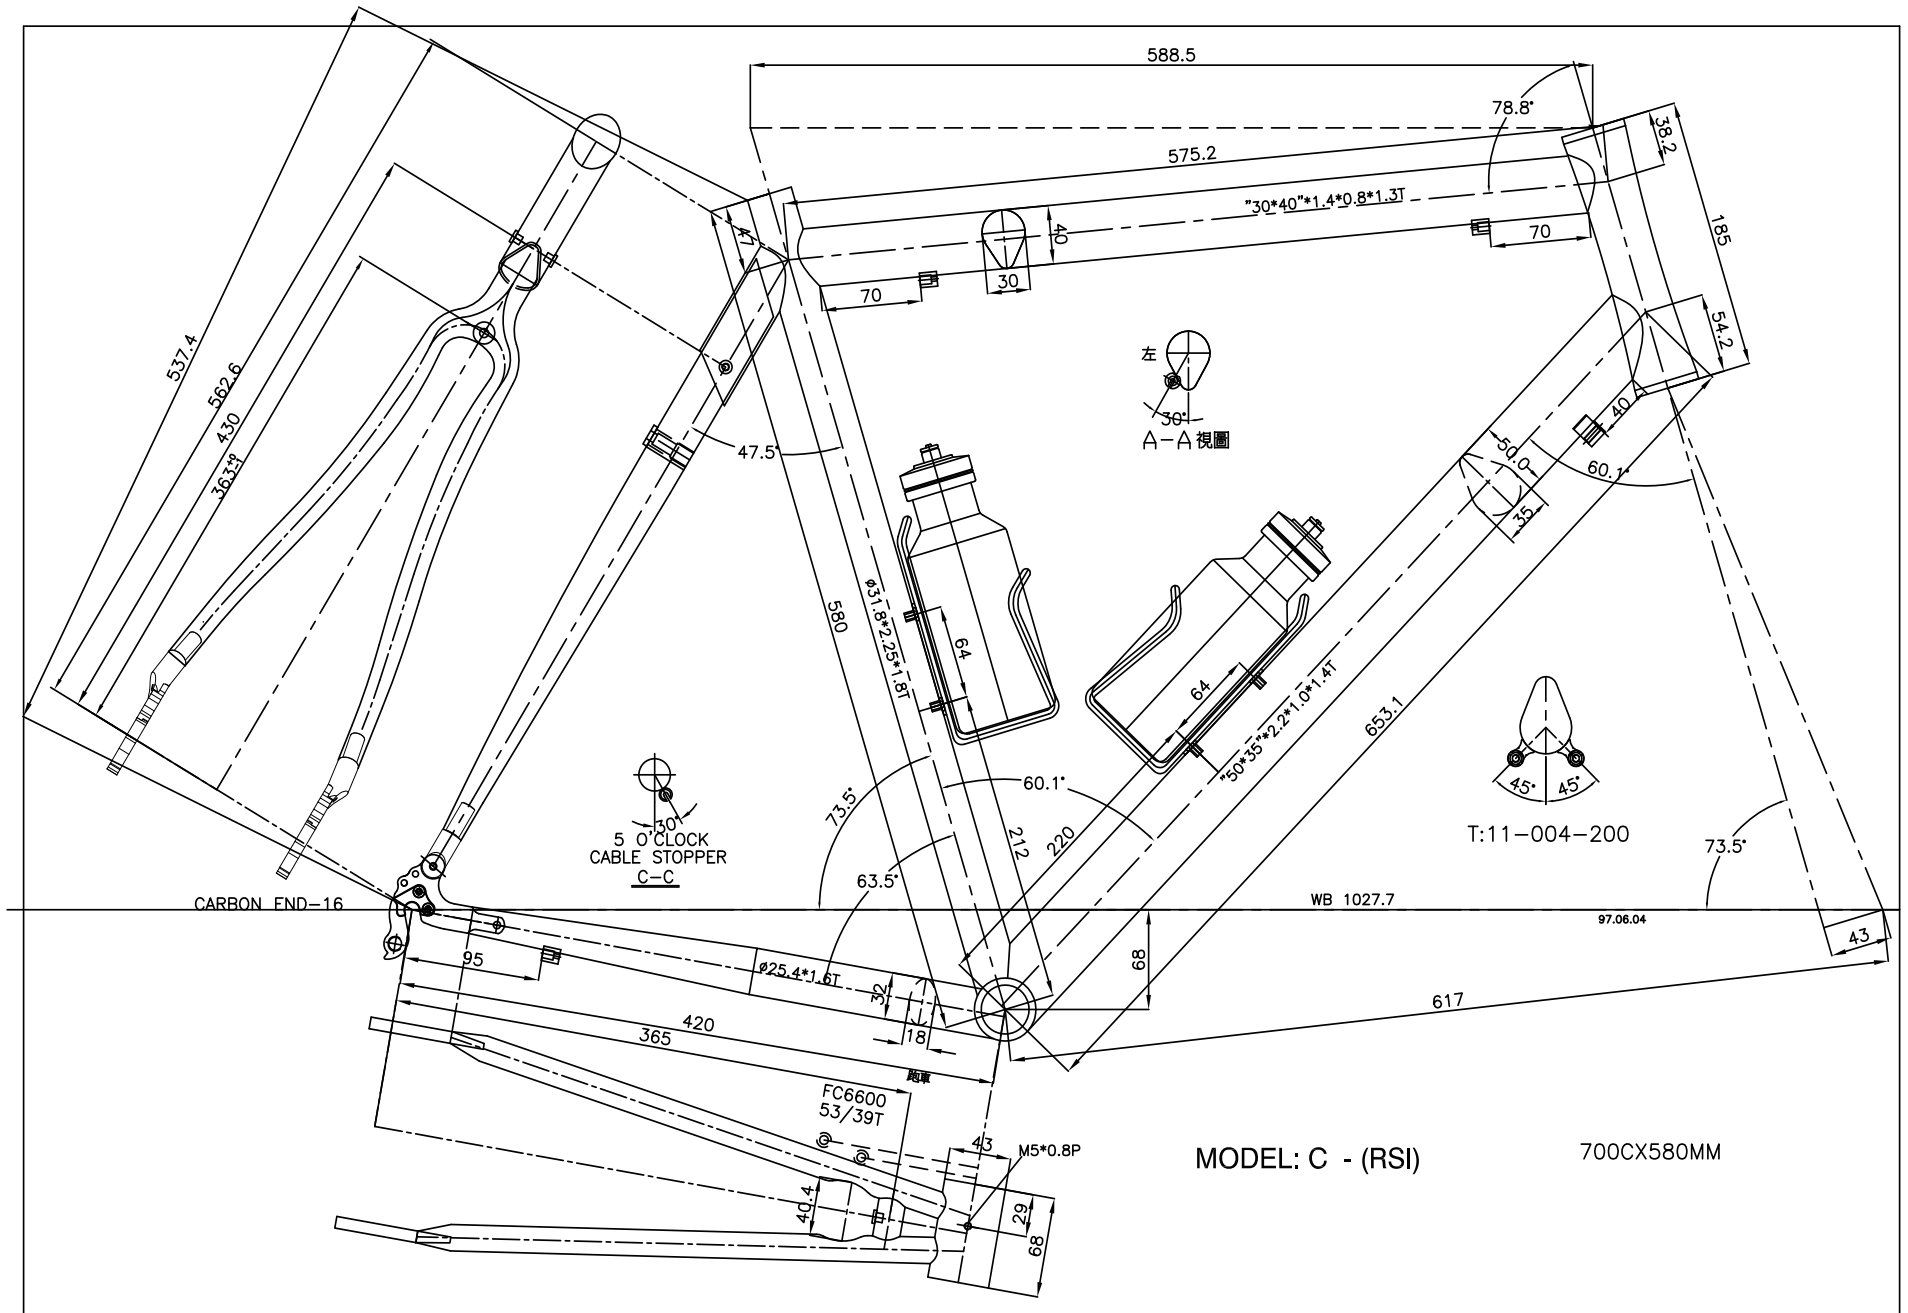

Ambrosio Guido MK4 Alloy/Carbon Training Frame
Geometry drawings for all sizes

RSI (Cycles & Motors) Ltd - T: 020 8965 2510

Guido MK4 - Size 50cm

RSI (Cycles & Motors) - T:020 8965 2510

Guido MK4 - Size 52cm

RSI (Cycles & Motors) - T:020 8965 2510

Guido MK4 - Size 58cm

RSI (Cycles & Motors) - T:020 8965 2510

Guido MK4 - Size 60cm

RSI (Cycles & Motors) - T:020 8965 2510